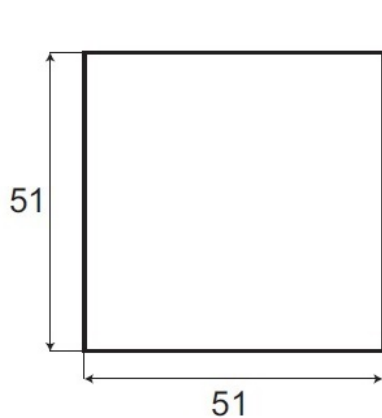

PRODUCT SHEET

Description:

Glass Clamp "Bern", 180DG, CPL, Wall/Glass, 51x51x17mm, Square Corners, F/8-10mm Glass, Wall Mounted By 2 x $\varnothing 5$ mm, Screw Holes, Glass Mounted By $\varnothing 12$ mm Drilling, Brass Material

Item number:

15.23.706-2

Units	Box	Carton	HS Code	Barcode
Pcs.	1	50	8302419000	 5704866464307

SISO A/S

Mileparken 11
DK-2740 Skovlunde
Denmark
VAT: DK 24786013

Phone +45 45 830 900

www.siso.dk
siso@siso.dk

Danske Bank
Nytorv Branch
Copenhagen
SWIFT: DABADKKK

Account no.
4180 3112 112936
IBAN Account
DK7230003112112936