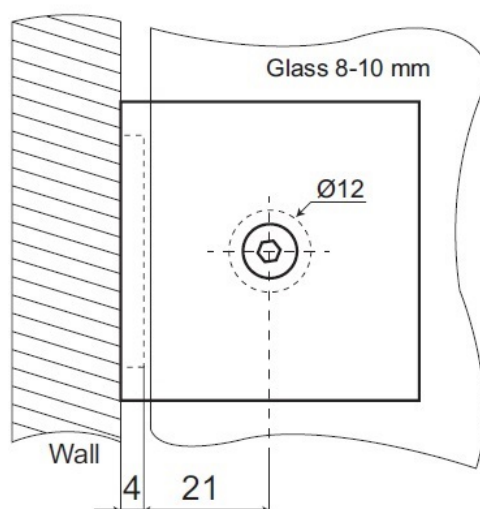

PRODUCT SHEET

Description:

Glass Clamp "Bern", 180DG, CPL, Wall/Glass, 51x51x17mm, Square Corners, F/8-10mm Glass, Wall Mounted By 2 x $\varnothing 5$ mm, Screw Holes, Glass Mounted By $\varnothing 12$ mm Drilling, Brass Material

Item number:

15.23.706-2

Units	Box	Carton	HS Code	Barcode
Pcs.	1	50	8302419000	 5704866464307

SISO A/S

Mileparken 11
DK-2740 Skovlunde
Denmark
VAT: DK 24786013

Phone +45 45 830 900

www.siso.dk
siso@siso.dk

Danske Bank
Nytorv Branch
Copenhagen
SWIFT: DABADKKK

Account no.
4180 3112 112936
IBAN Account
DK7230003112112936