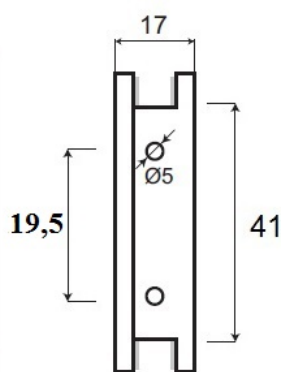

PRODUCT SHEET

Description:

Glass Clamp "Bern", 180DG, CPL, Wall/Glass, 51x51x17mm, Square Corners, F/8-10mm Glass, Wall Mounted By 2 x $\varnothing 5$ mm, Screw Holes, Glass Mounted By $\varnothing 12$ mm Drilling, Brass Material

Item number:

15.23.706-2

Units	Box	Carton	HS Code	Barcode
Pcs.	1	50	8302419000	 5704866464307

SISO A/S

Mileparken 11
DK-2740 Skovlunde
Denmark
VAT: DK 24786013

Phone +45 45 830 900

www.siso.dk
siso@siso.dk

Danske Bank
Nytorv Branch
Copenhagen
SWIFT: DABADKKK

Account no.
4180 3112 112936
IBAN Account
DK7230003112112936